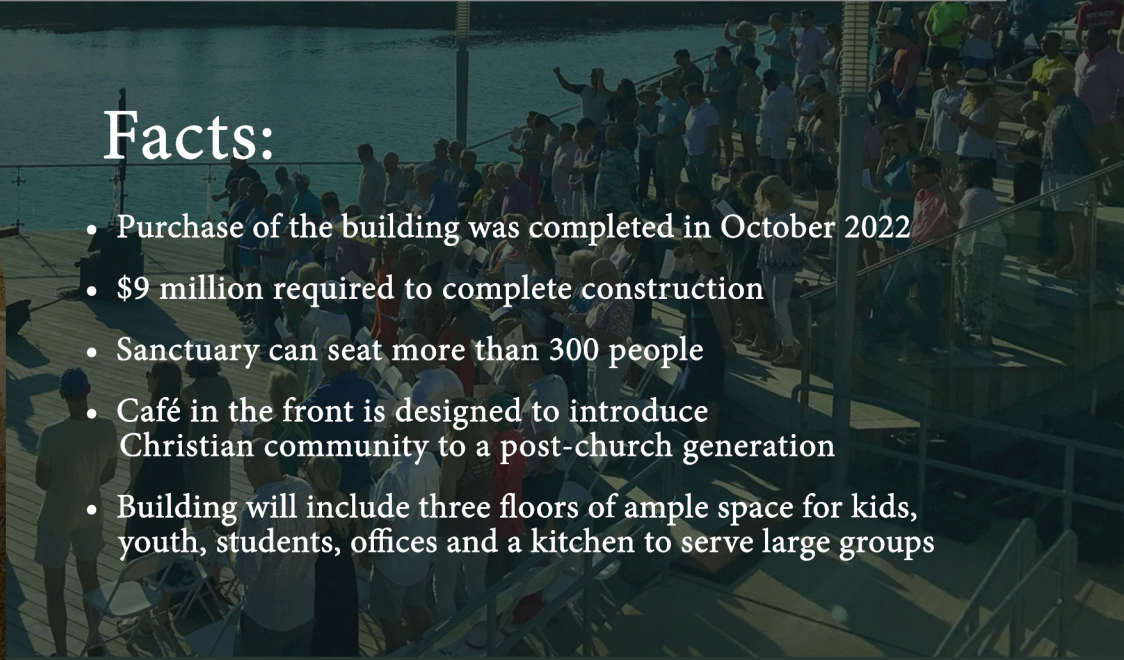

2

Second Chance: to provide employment for graduates of addiction recovery programs like Pivot Ministries

1

First Love: a space in which people can connect with their first love, Jesus Christ

Vision

Main Floor Layout

And should I not have concern for that great city?

– Jonah 4:11

Facts:

- Purchase of the building was completed in October 2022
- \$9 million required to complete construction
- Sanctuary can seat more than 300 people
- Café in the front is designed to introduce Christian community to a post-church generation
- Building will include three floors of ample space for kids, youth, students, offices and a kitchen to serve large groups

Miracles that Led Us Here:

God has provided at every turn when we needed this the most.

Space

We needed a larger space for God-exalting worship that allows us to expand our vision to know Christ and make him known in Stamford. God provided - a 30,000 sf building with capacity for a 300+ person sanctuary in the center of the city.