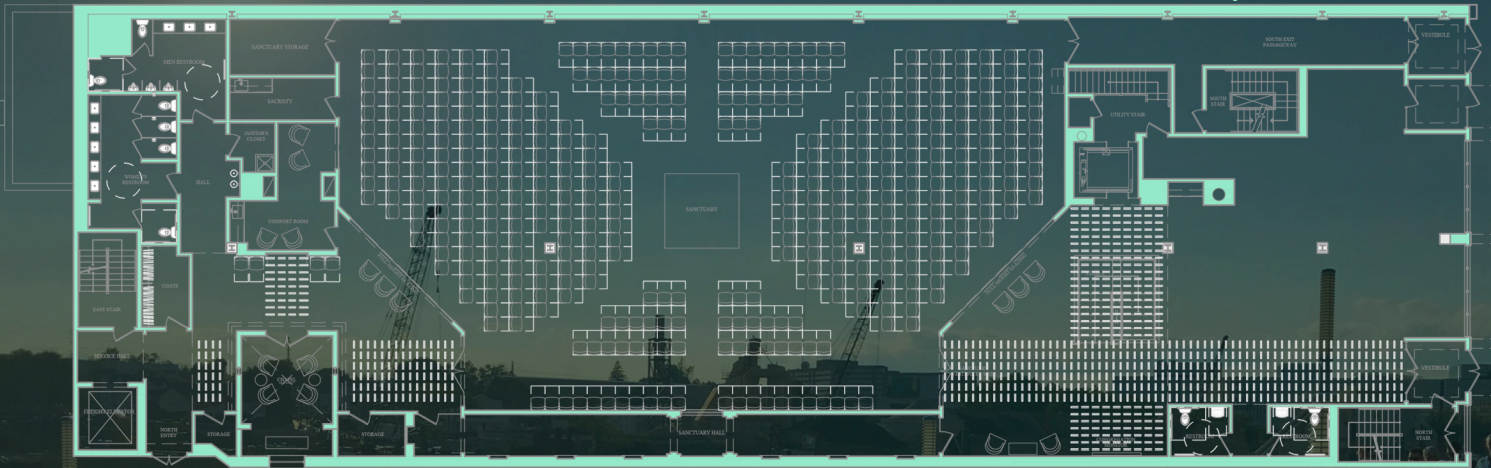

2

Second Chance: to provide employment for graduates of addiction recovery programs like Pivot Ministries

1

First Love: a space in which people can connect with their first love, Jesus Christ

Vision

Main Floor Layout

And should I not have concern for that great city?

– Jonah 4:11

Facts:

- Purchase of the building was completed in October 2022
- \$9 million required to complete construction
- Sanctuary can seat more than 300 people
- Café in the front is designed to introduce Christian community to a post-church generation
- Building will include three floors of ample space for kids, youth, students, offices and a kitchen to serve large groups